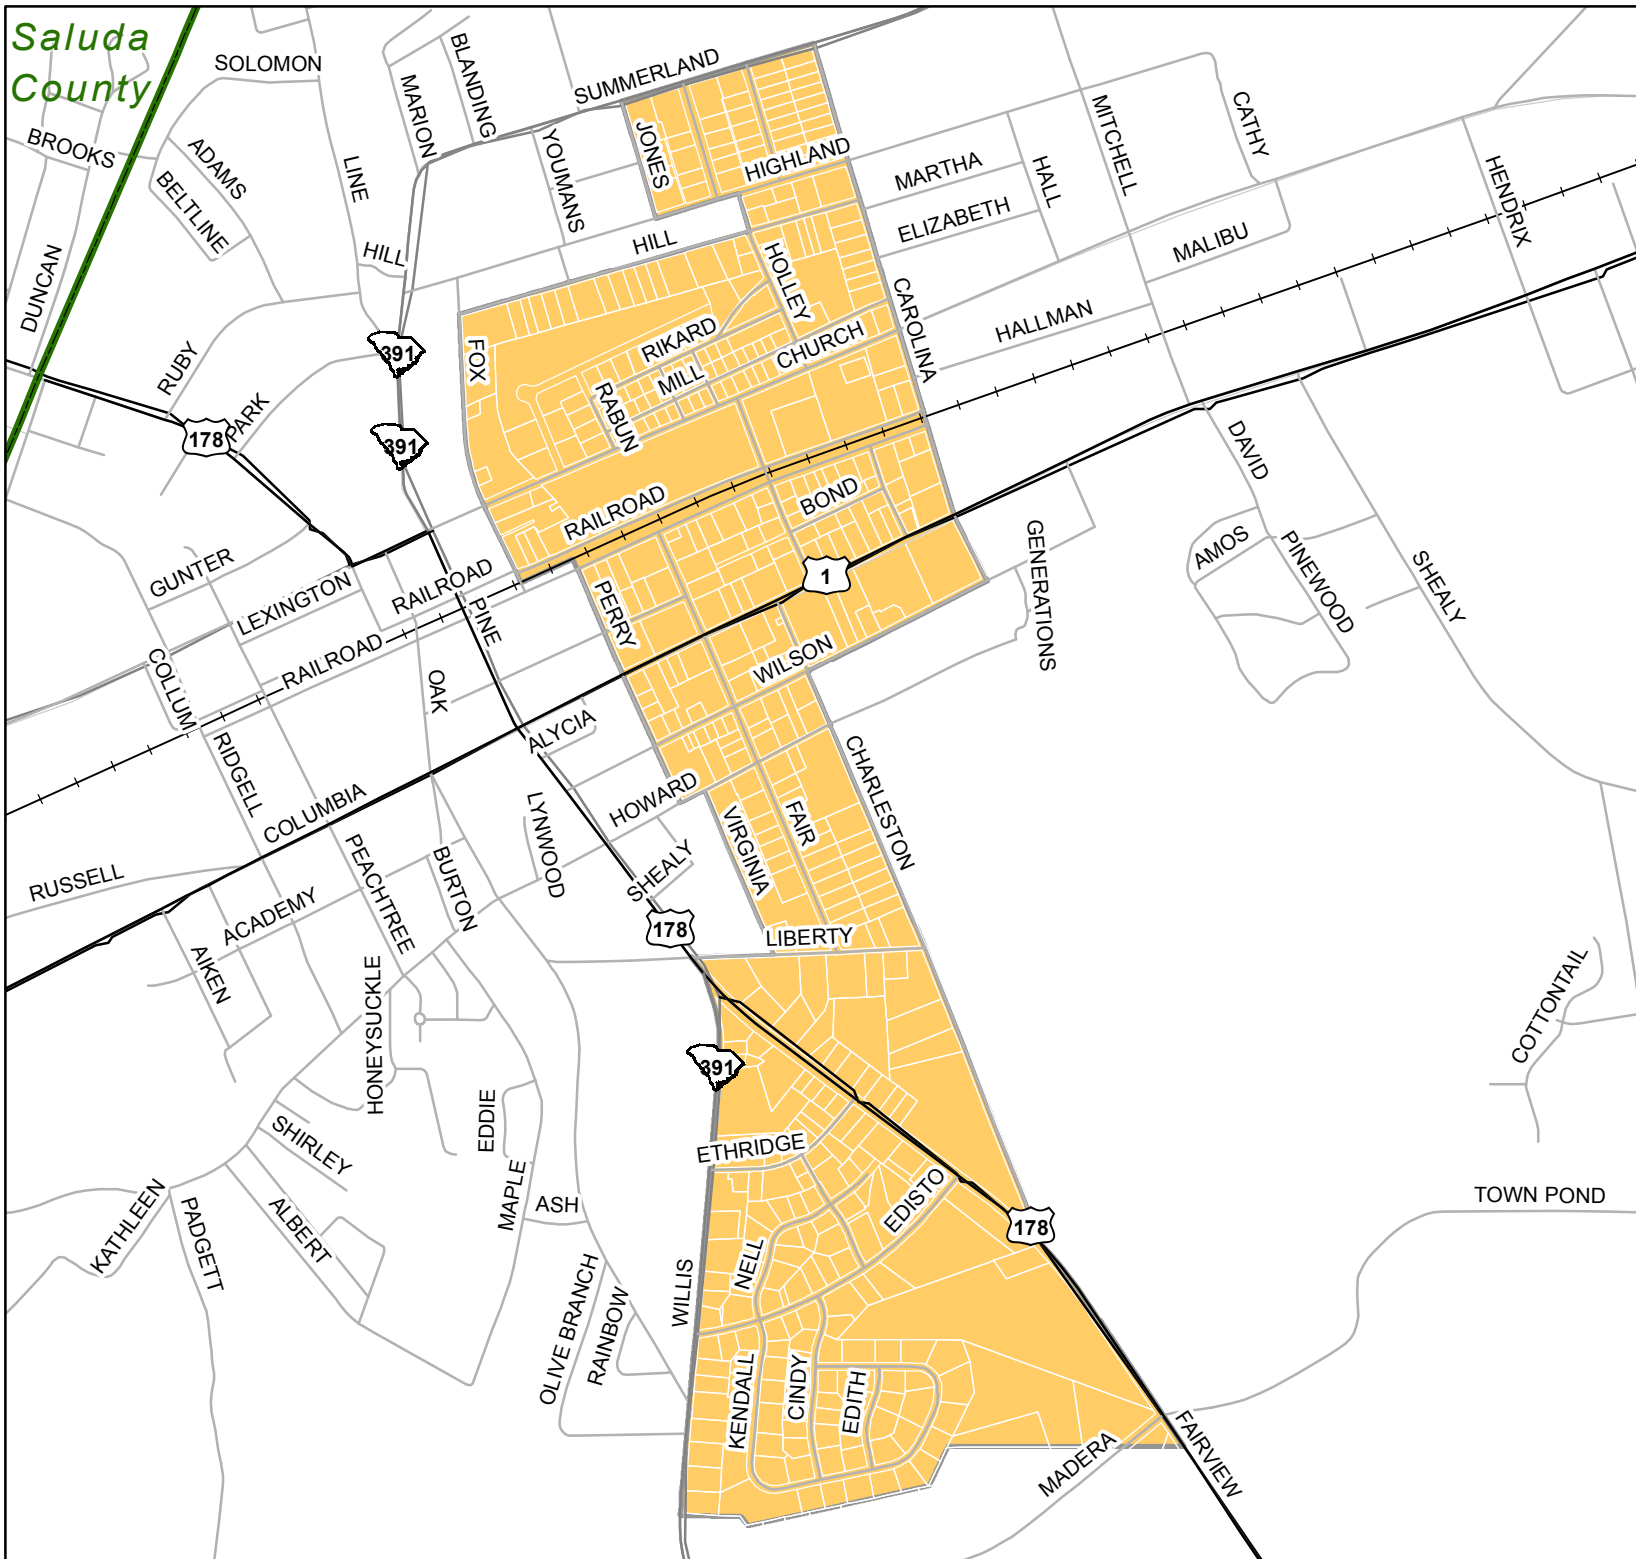

Saluda County

Batesburg-Leesville City Council District 7

Legend

- District 1
- District 2
- District 3
- District 4
- District 5
- District 6
- District 7
- District 8
- Interstates
- US Highways
- SC Highways
- Local Roads
- Railroad
- Parcels
- County Boundary

Date Map Created: 23 March 2015

C:\...Batesburg-Leesville\BL City Council Districts.mxd