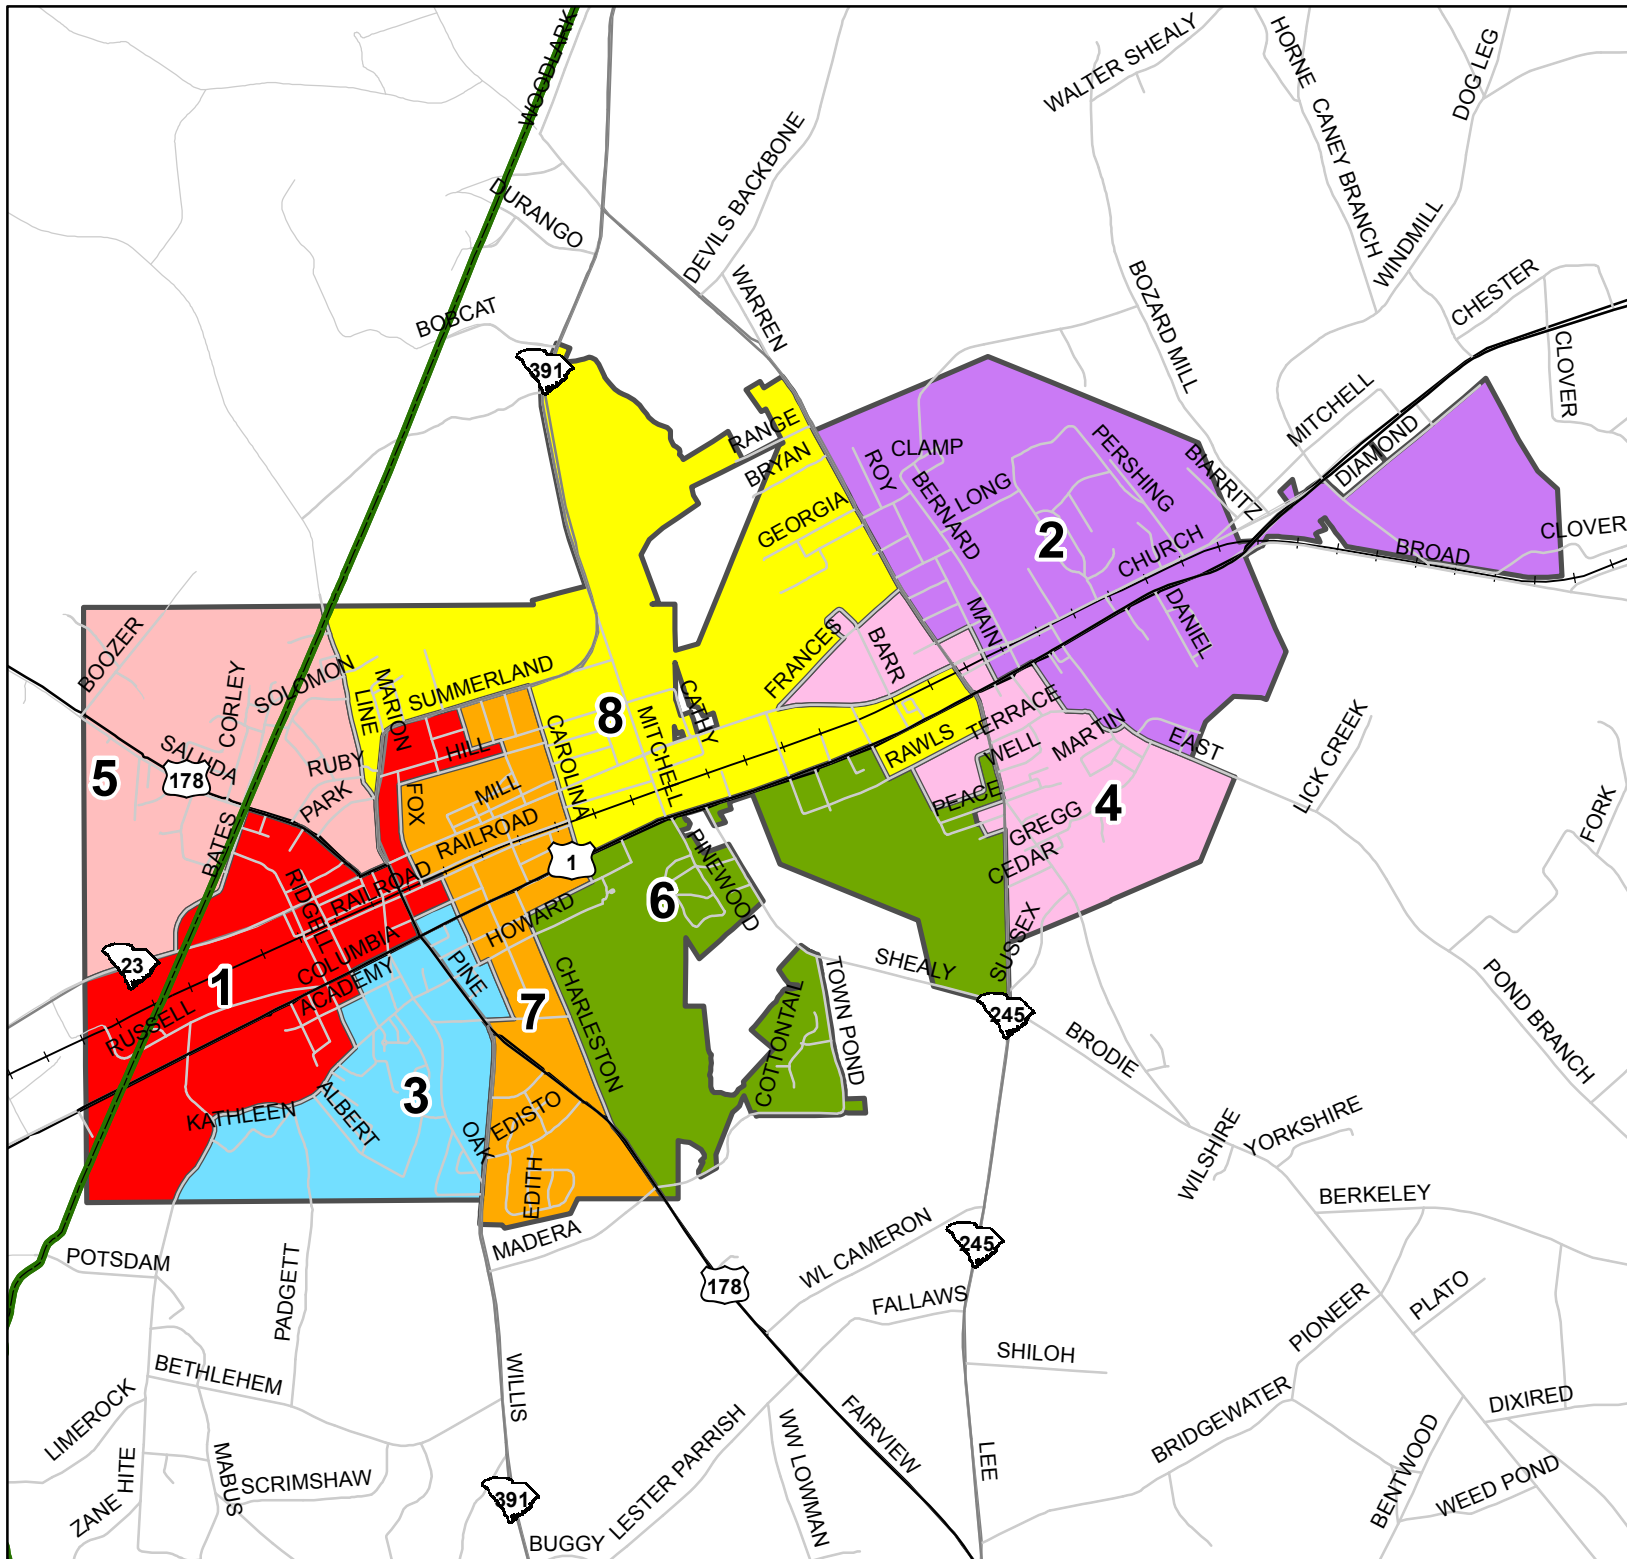

Batesburg-Leesville City Council Districts

Legend

Council Districts

- District 1
- District 2
- District 3
- District 4
- District 5
- District 6
- District 7
- District 8
- Interstates
- US Highways
- SC Highways
- Local Roads
- Railroad
- County Boundary

Date Map Created: 23 March 2015

C:\...Batesburg-Leesville\BL City Council Districts.mxd